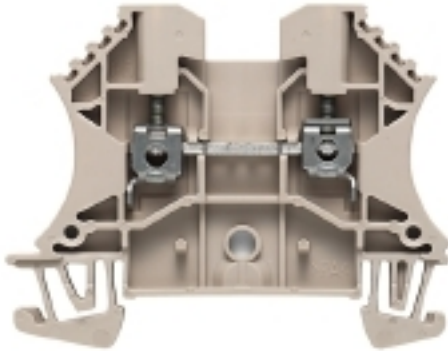

**W-Series
WDU 2.5**

Weidmüller Interface GmbH & Co. KG
Klingenbergstraße 16
D-32758 Detmold
Germany
Fon: +49 5231 14-0
Fax: +49 5231 14-292083
www.weidmueller.com

The versatile and extensive range of products - from 0.05 mm² to 300 mm² - means that you have diverse options for your applications at your disposal.

Hardened steel for mechanical strength and high-quality tinned copper for optimum conductivity. All materials comply with RoHS requirements and have been tested to current environment guidelines.

General ordering data

Type	WDU 2.5
Order No.	1020000000
Version	W-Series, Feed-through terminal, Rated cross-section: 2.5 mm², Screw connection
GTIN (EAN)	4008190099633
Qty.	100 pc(s).